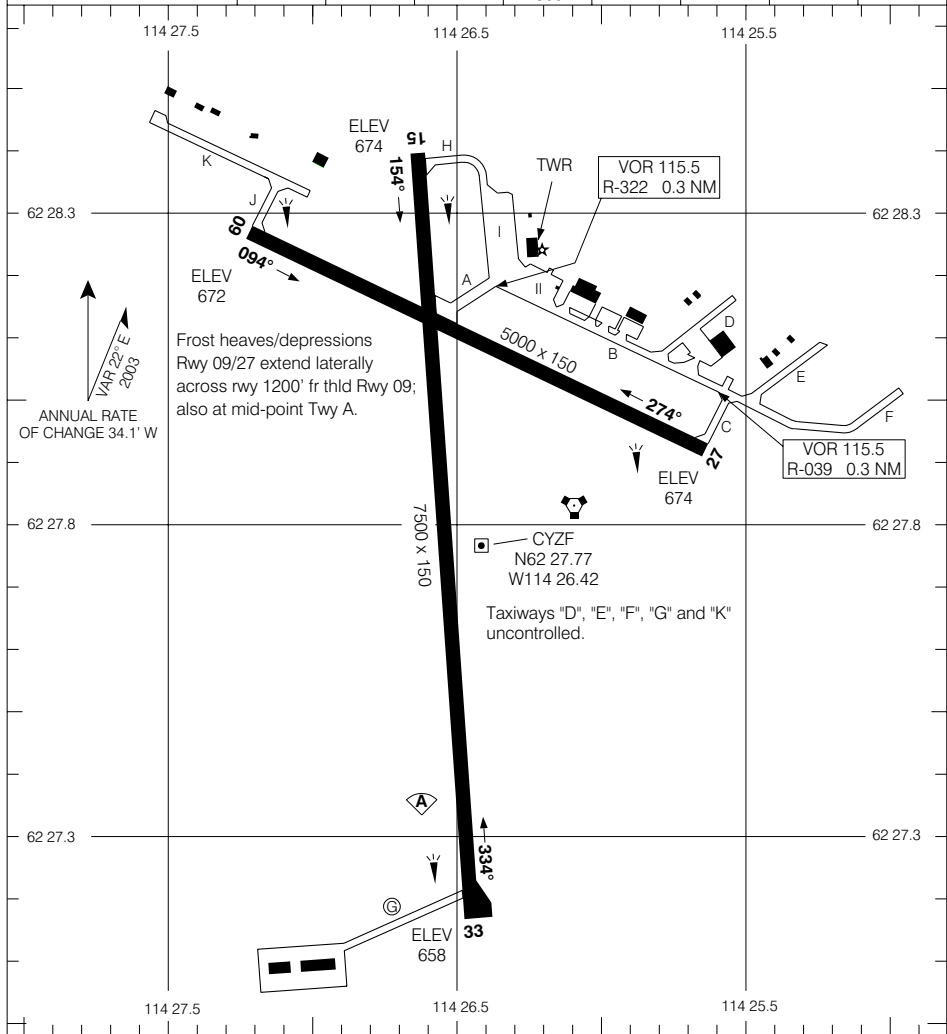

Geomatics Canada

YELLOWKNIFE
YELLOWKNIFE NT

AERODROME CHART

ATIS 128.4	GND 121.9	TWR 118.5 340.8 O/T RADIO 118.5 (MF 5 NM)	RADIO 122.5 262.0
----------------------	---------------------	--	--------------------------------

DECLARED DISTANCES						
	09	27	15	33		
TORA	5000	5000	7500	7500		
TODA	6000	6000	8500	8500		
ASDA	5000	5000	7500	7500		
LDA	5000	5000	7500	7500		

© 2005 Her Majesty The Queen in Right of Canada, Department of Natural Resources