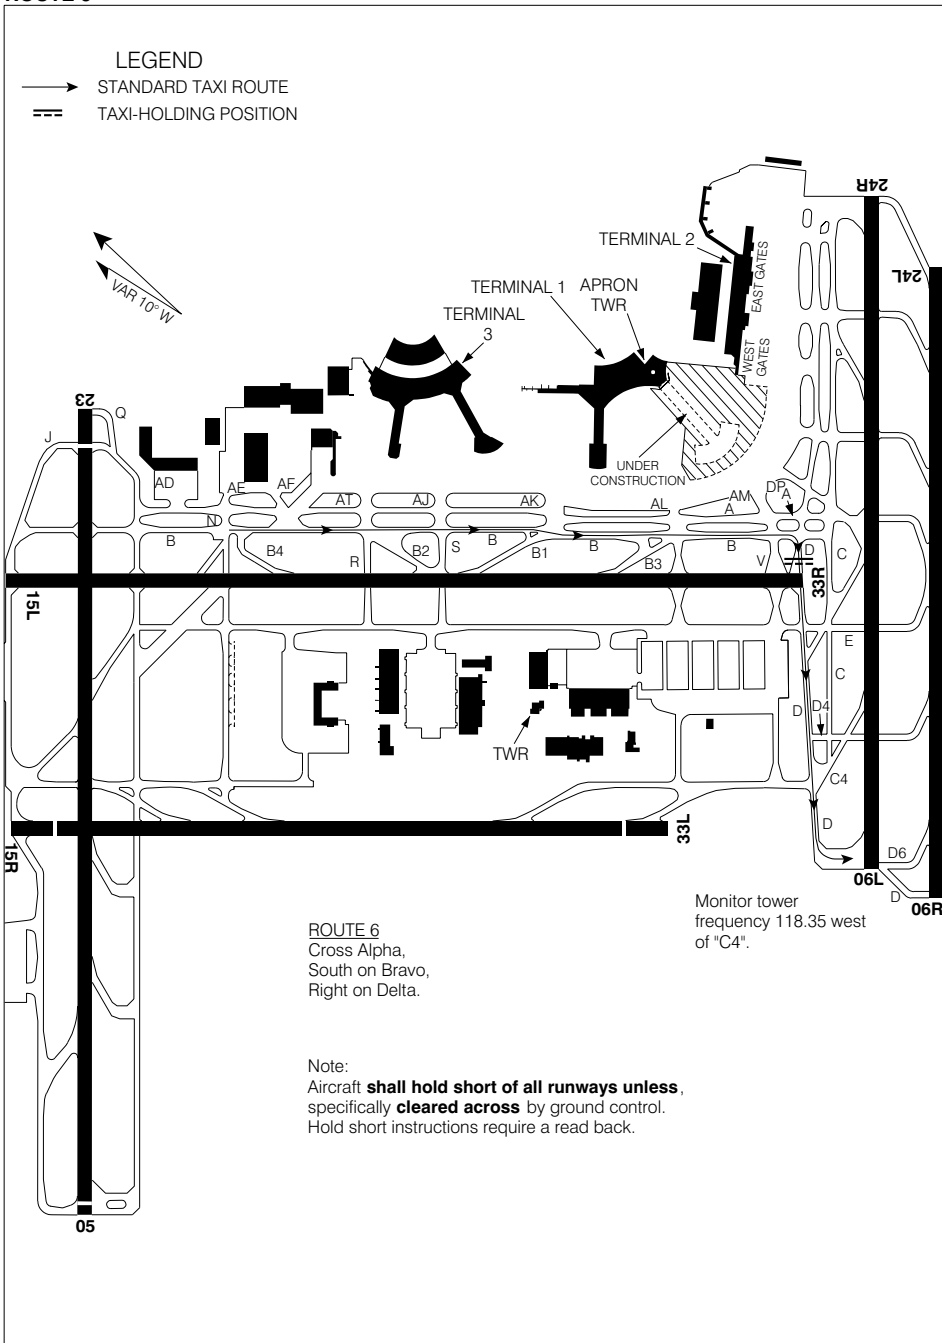

STANDARD TAXI ROUTE CHART
ROUTE 6

TORONTO/LESTER B. PEARSON INTL
TORONTO ON

© 2006 Her Majesty The Queen in Right of Canada, Department of Natural Resources. All rights reserved

Source of Canadian Civil Aeronautical Data: © 2006 NAV CANADA. All rights reserved

STANDARD TAXI ROUTE CHART
ROUTE 6

TORONTO ON
TORONTO/LESTER B. PEARSON INTL

EFF 16 FEB 06

CHANGE: Terminal 2 shape