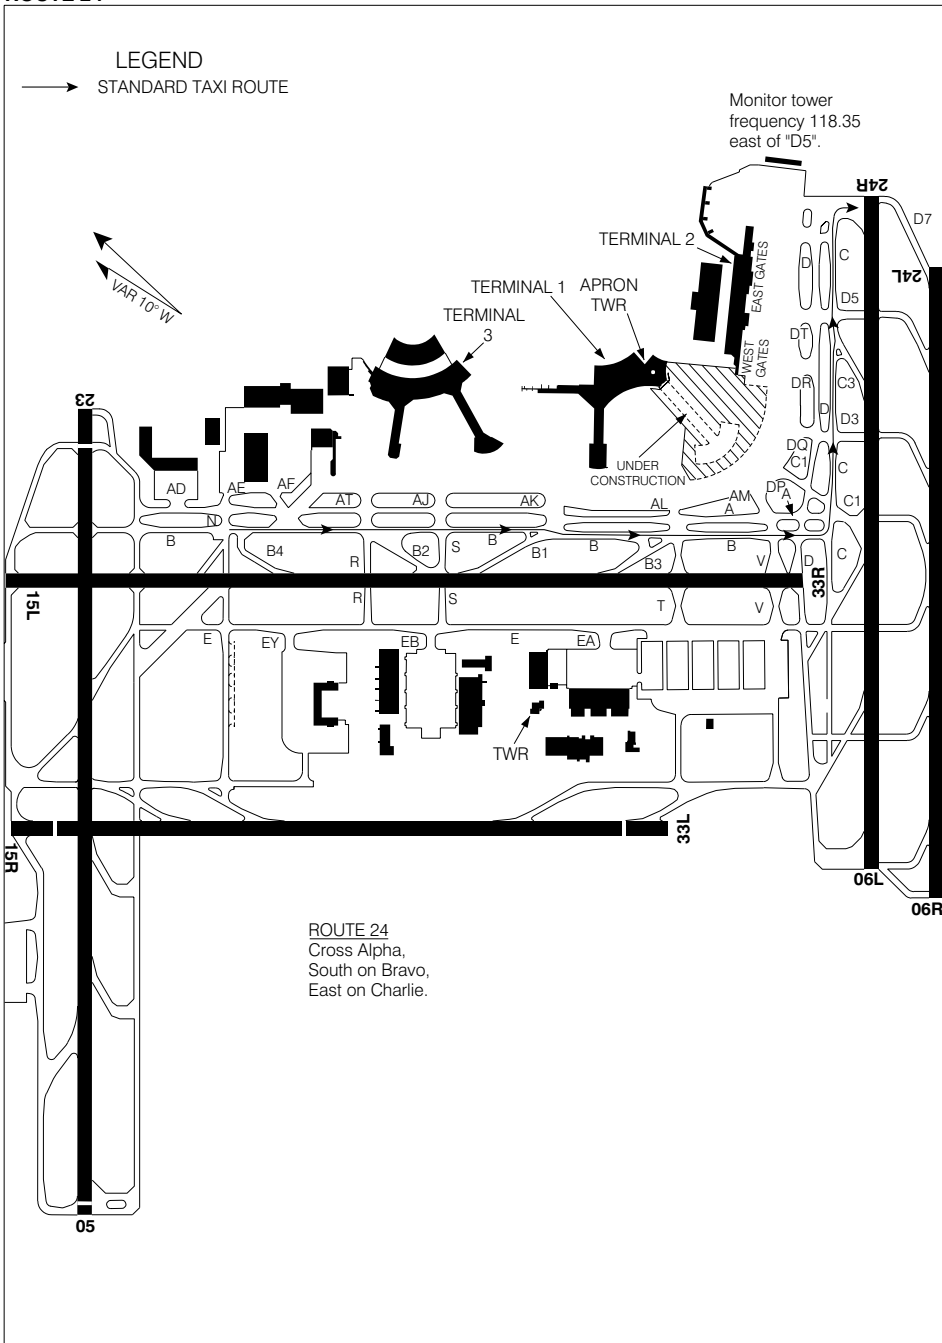

STANDARD TAXI ROUTE CHART
ROUTE 24

TORONTO/LESTER B. PEARSON INTL
TORONTO ON

STANDARD TAXI ROUTE CHART
ROUTE 24

TORONTO ON
TORONTO/LESTER B. PEARSON INTL

EFF 16 FEB 06

CHANGE: Terminal 2 shape