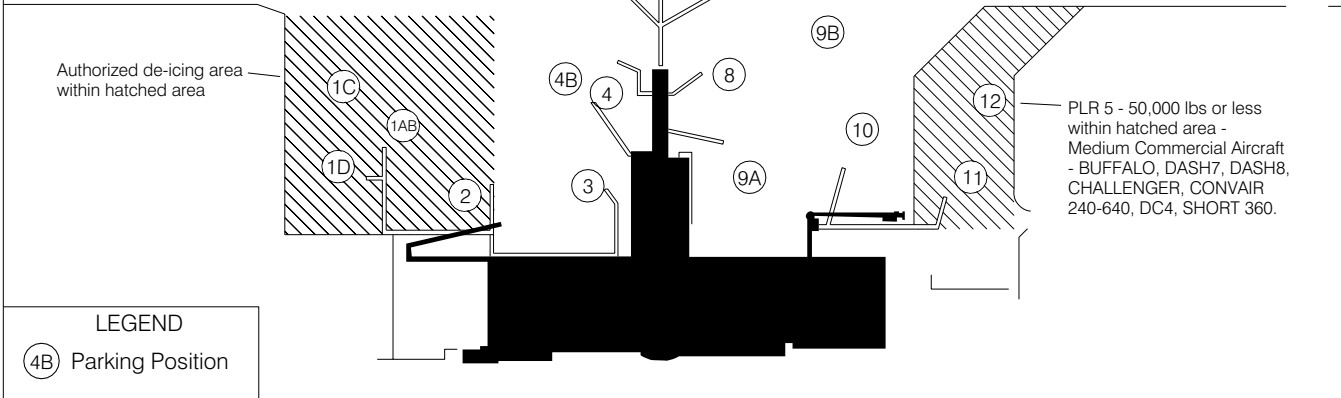

For all of Apron 4 except where noted
PLR 11 (approx 850,000 lbs or less)
- Wide Bodied Aircraft - A300, A310,
A330, B707, B727, B747, B767, B757-200,
DC8, DC10, LOCKHEED GALAXY
& STARLIFTER, L1011.

PLR 5 - 50,000 lbs or less
within hatched area -
Medium Commercial Aircraft
- BUFFALO, DASH7, DASH8,
CHALLENGER, CONVAIR
240-640, DC4, SHORT 360.