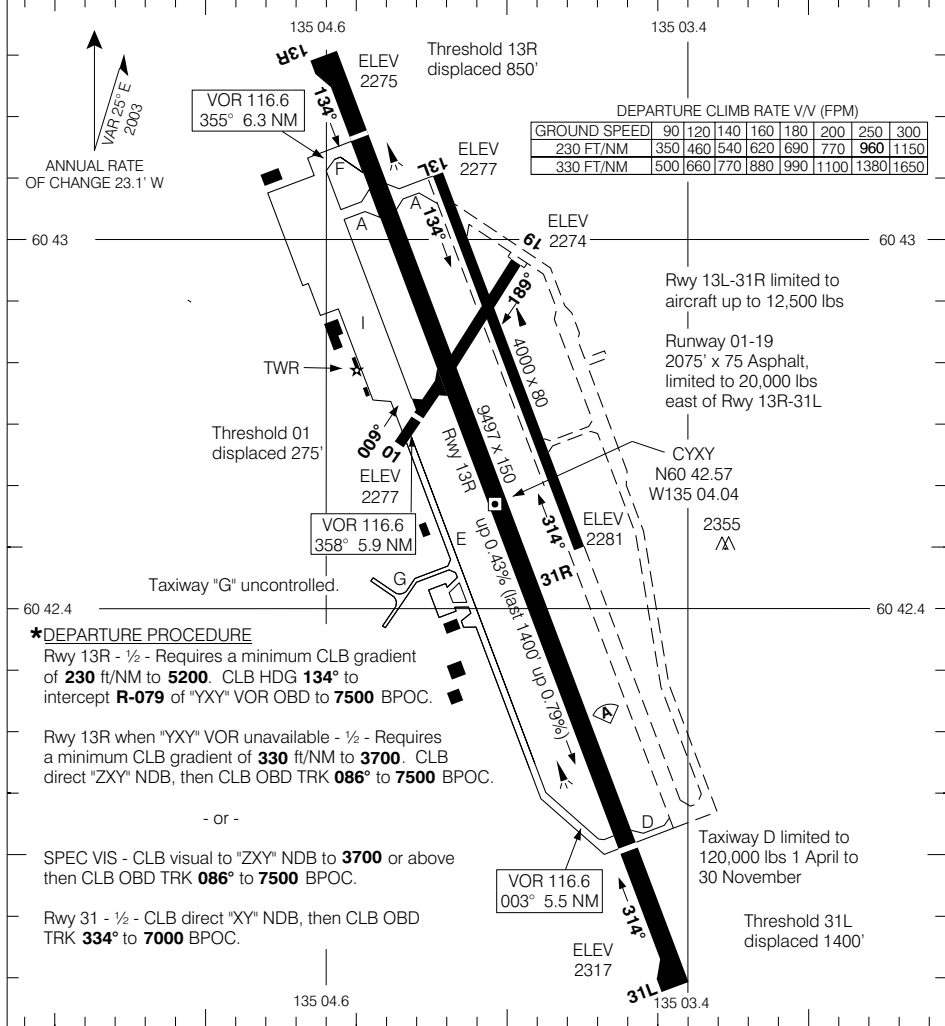

Geomatics Canada

WHITEHORSE INTL
WHITEHORSE YUKON TERRITORY

AERODROME CHART

GND 121.9	TWR 118.3 236.6 O/T RADIO 118.3 (MF 5 NM)	RADIO 126.7
---------------------	--	-----------------------

DECLARED DISTANCES						
	13R	31L	13L	31R		
TORA	9497	9497	4000	4000		
TODA	10497	10497	5000	4500		
ASDA	9497	9497	4000	4000		
LDA	8647	8097	4000	4000		

TAKE-OFF MINIMA	SCALE IN FEET
Rwys 13R; 31L: *	

© 2005 Her Majesty The Queen in Right of Canada, Department of Natural Resources

Source of Canadian Civil Aeronautical Data © 2005 NAV CANADA