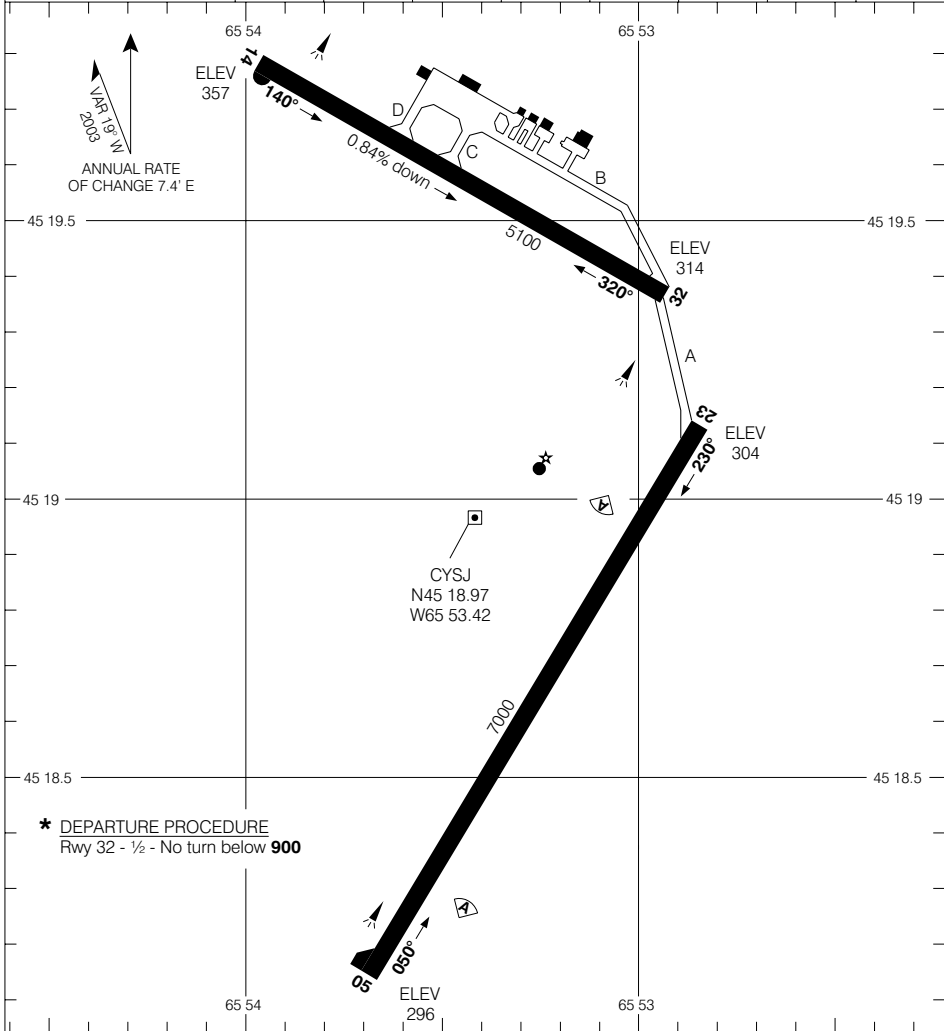

SAINT JOHN NEW BRUNSWICK  
SAINT JOHN NB

AERODROME CHART

<b>RADIO</b> 118.5 (MF 5 NM) 236.6	<b>DEP</b> <b>MONCTON CTR</b> 124.3 270.8
--	---

DECLARED DISTANCES		05	23	14	32			
TORA		7000	7000	5100	5100			
TODA		8000	8000	6100	6100			
ASDA		7000	7000	5100	5100			
LDA		7000	7000	5100	5100			

TAKE-OFF MINIMA	SCALE IN FEET 1000 0 1000 2000
Rwys 05, 14, 23: 1/2 Rwy 32: *	

AERODROME CHART  
EFF 13 APR 06

CHANGE: Editorial

SAINT JOHN NB  
SAINT JOHN NEW BRUNSWICK  
NAD83