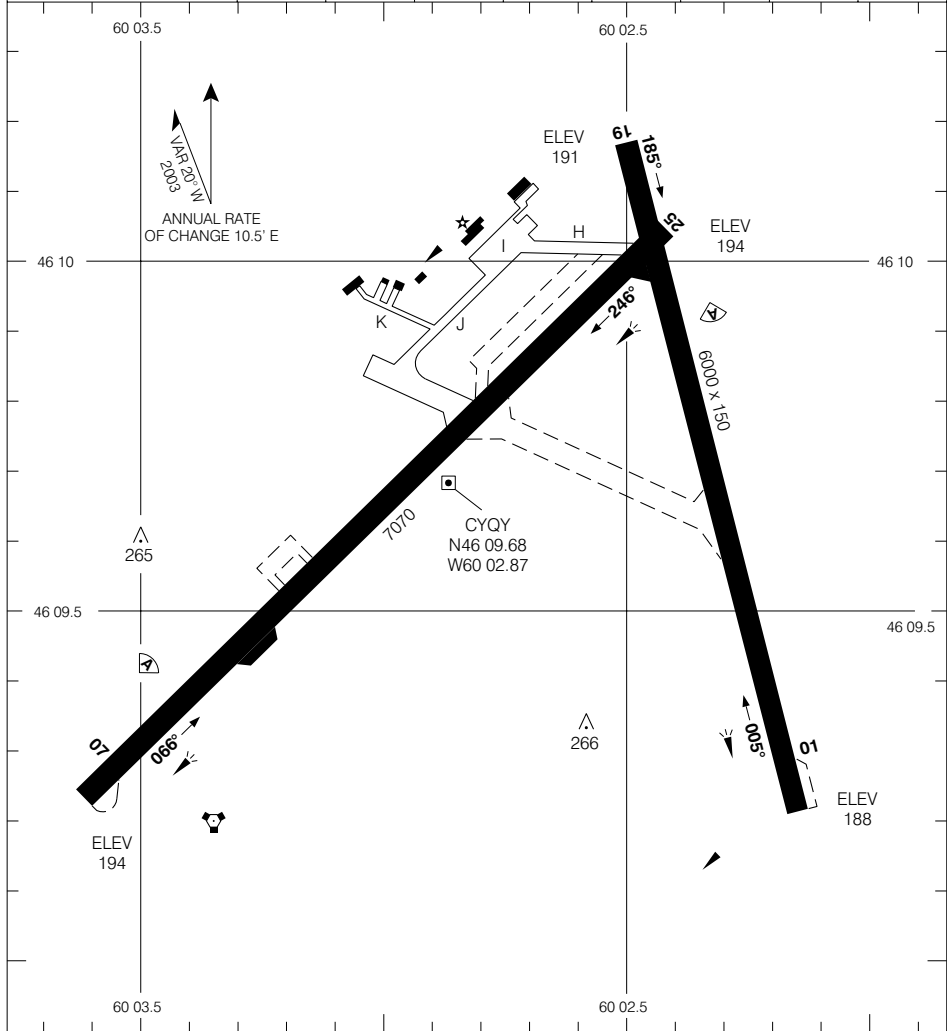

AERODROME CHART

SYDNEY  
SYDNEY NS

|  |   |
|--|---|
| <b>RADIO (RCO)</b><br><b>CHARLOTTETOWN</b><br><b>122.0 (MF 5 NM)</b> | <b>DEP</b><br><b>MONCTON CENTRE</b><br><b>118.6 266.3</b> |
|--|---|

| DECLARED DISTANCES | 01   | 19   | 07   | 25   |      |  |  |  |
|--------------------|------|------|------|------|------|--|--|--|
|                    | TORA | 6000 | 6000 | 7070 | 7070 |  |  |  |
| TODA               | 7000 | 7000 | 7770 | 8070 |      |  |  |  |
| ASDA               | 6000 | 6000 | 7070 | 7070 |      |  |  |  |
| LDA                | 6000 | 6000 | 7070 | 7070 |      |  |  |  |

SCALE IN FEET

1000      0      1000      2000

AERODROME CHART  
EFF 16 FEB 06

CHANGE: Comm box

SYDNEY NS  
SYDNEY  
NAD83

© 2006 Her Majesty The Queen in Right of Canada, Department of Natural Resources. All rights reserved. Source of Canadian Civil Aeronautical Data: © 2006 NAV CANADA. All rights reserved.