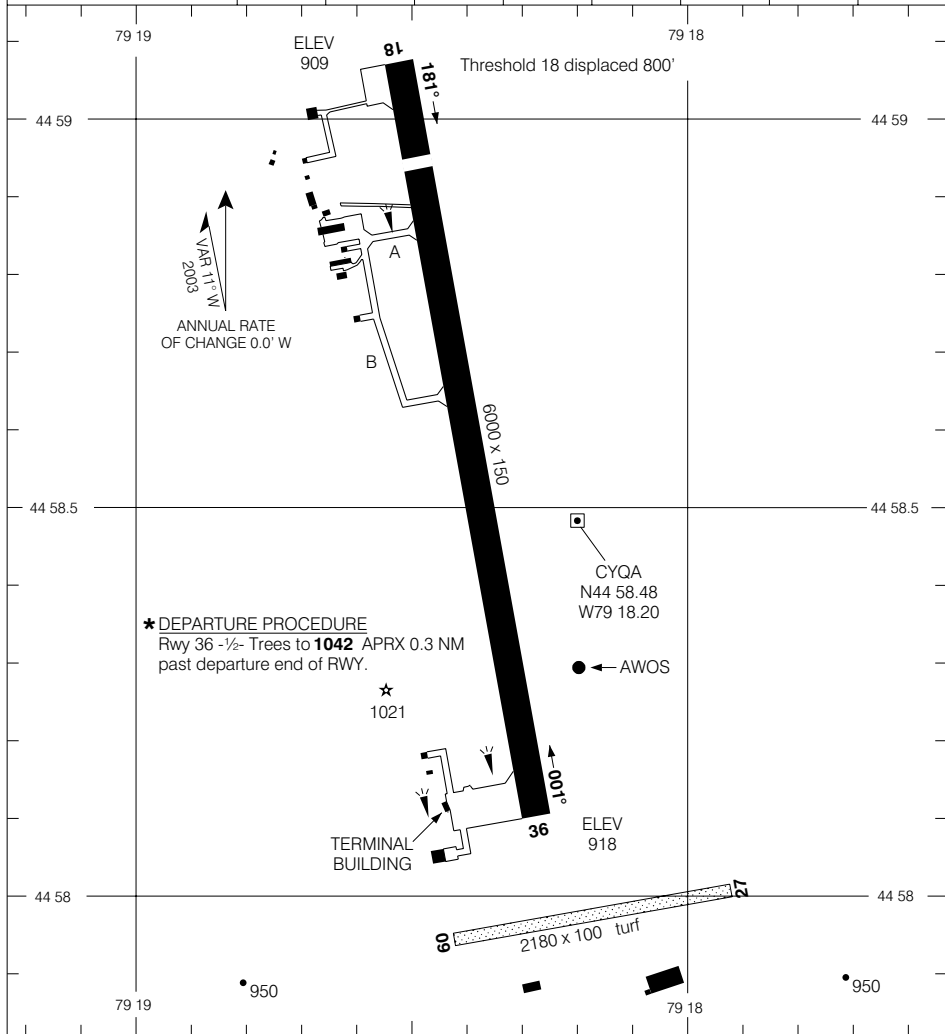

AERODROME CHART

MUSKOKA
MUSKOKA ON

RADIO TIMMINS 122.3 (MF 5 NM)	DEP TIMMINS RADIO 122.3
----------------------------------------------	----------------------------------------

DECLARED DISTANCES		18	36						
TORA		6000	6000						
TODA		7000	6700						
ASDA		6000	6000						
LDA		5200	6000						

<p>TAKE-OFF MINIMA</p> <p>Rwy 18: 1/2 Rwy 36: *</p>	<p>SCALE IN FEET</p>
---------------------------------------------------------	----------------------

© 2006 Her Majesty The Queen in Right of Canada, Department of Natural Resources. All rights reserved. Source of Canadian Civil Aeronautical Data: © 2006 NAV CANADA. All rights reserved.