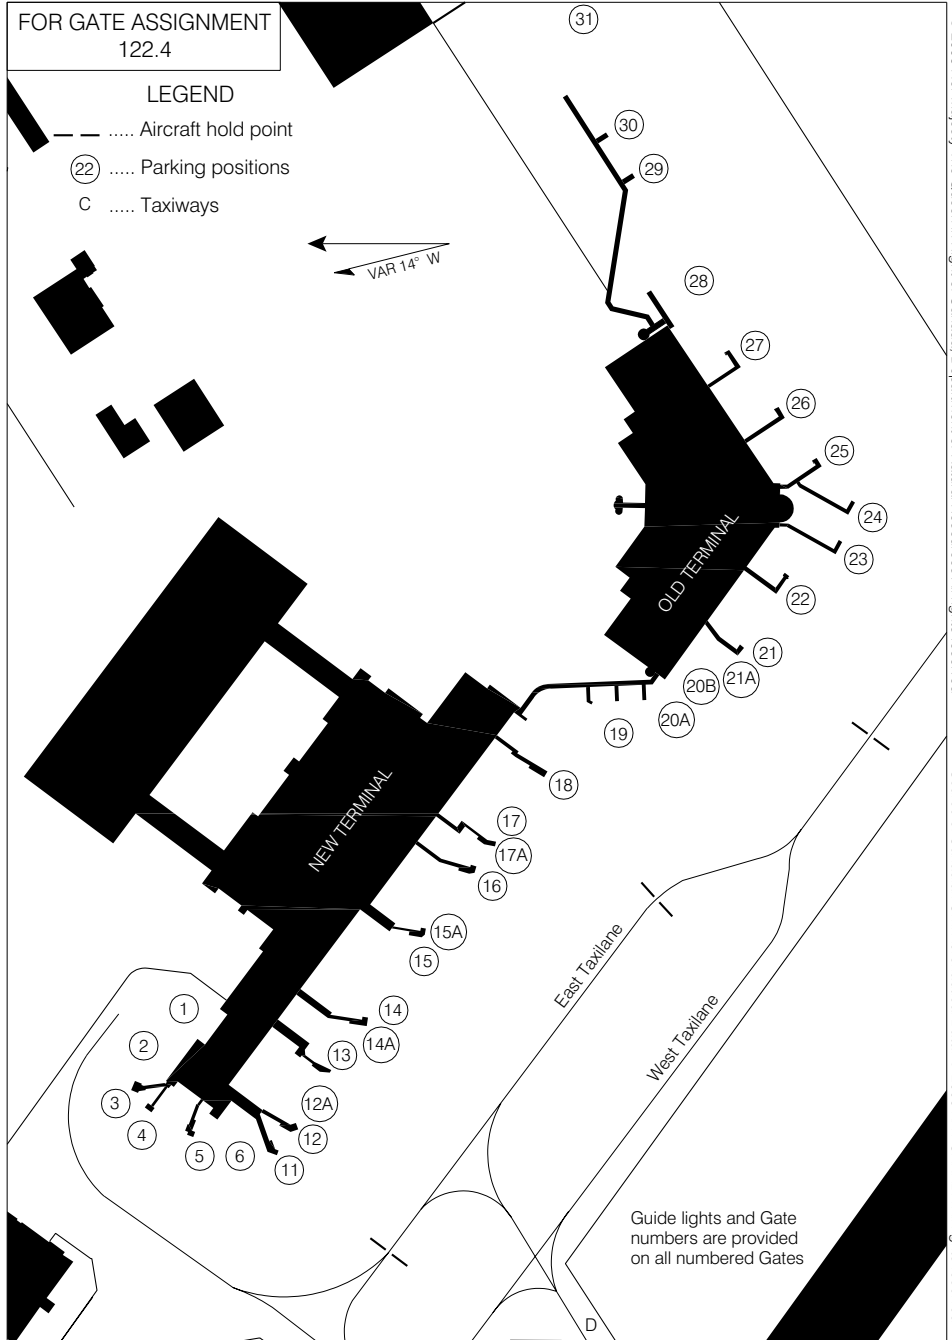

PARKING AREAS

OTTAWA/MACDONALD-CARTIER INTL
OTTAWA ON

PARKING AREAS

CHANGE: Editorial

OTTAWA ON

OTTAWA/MACDONALD-CARTIER INTL

EFF 16 FEB 06