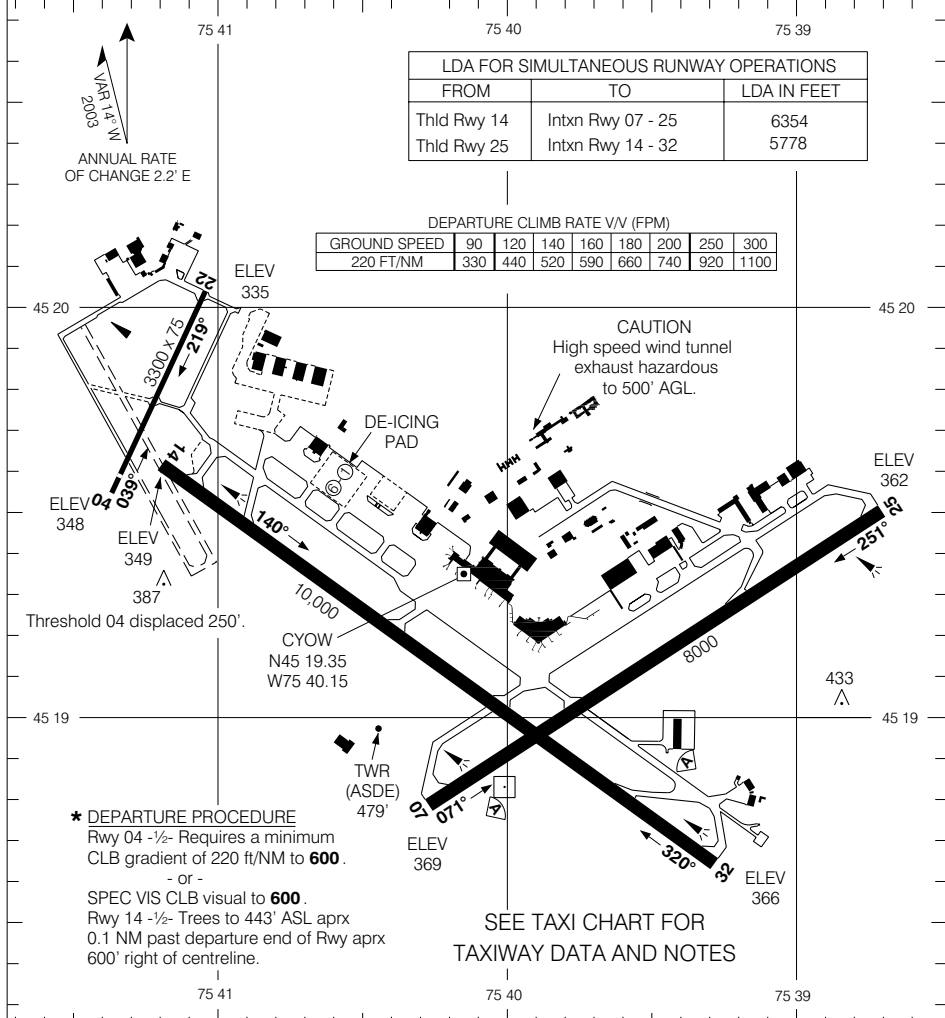

AERODROME CHART

OTTAWA/MACDONALD-CARTIER INTL  
OTTAWA ON

<b>VOT</b> 111.8	<b>ATIS</b> (Eng) 121.15 265.6 (Fr) 132.95 382.05	<b>OTTAWA CLNC DEL</b> 119.4 283.5	<b>OTTAWA TWR</b> 118.8 236.6	<b>OTTAWA GND</b> 121.9 275.8	<b>DEP OTTAWA DEP</b> 128.175 252.5
---------------------	---	---	--------------------------------------	--------------------------------------	--

<b>DECLARED DISTANCES</b>	<b>07</b>	<b>25</b>	<b>14</b>	<b>32</b>	<b>14 from L</b>		
	TORA	8000	8000	10,000	10,000	9600	
	TODA	9000	9000	11,000	11,000	10,600	
	ASDA	8000	8000	10,000	10,000	9600	
	LDA	8000	8000	10,000	10,000	—	

<b>TAKE-OFF MINIMA</b>	<b>SCALE IN FEET</b>
Rwys 04, 14: * Rwys 07, 22, 25, 32: 1/2	1000 0 1000 2000 3000

© 2006 Her Majesty The Queen in Right of Canada, Department of Natural Resources. All rights reserved. Source of Canadian Civil Aeronautical Data: © 2006 NAV CANADA. All rights reserved.