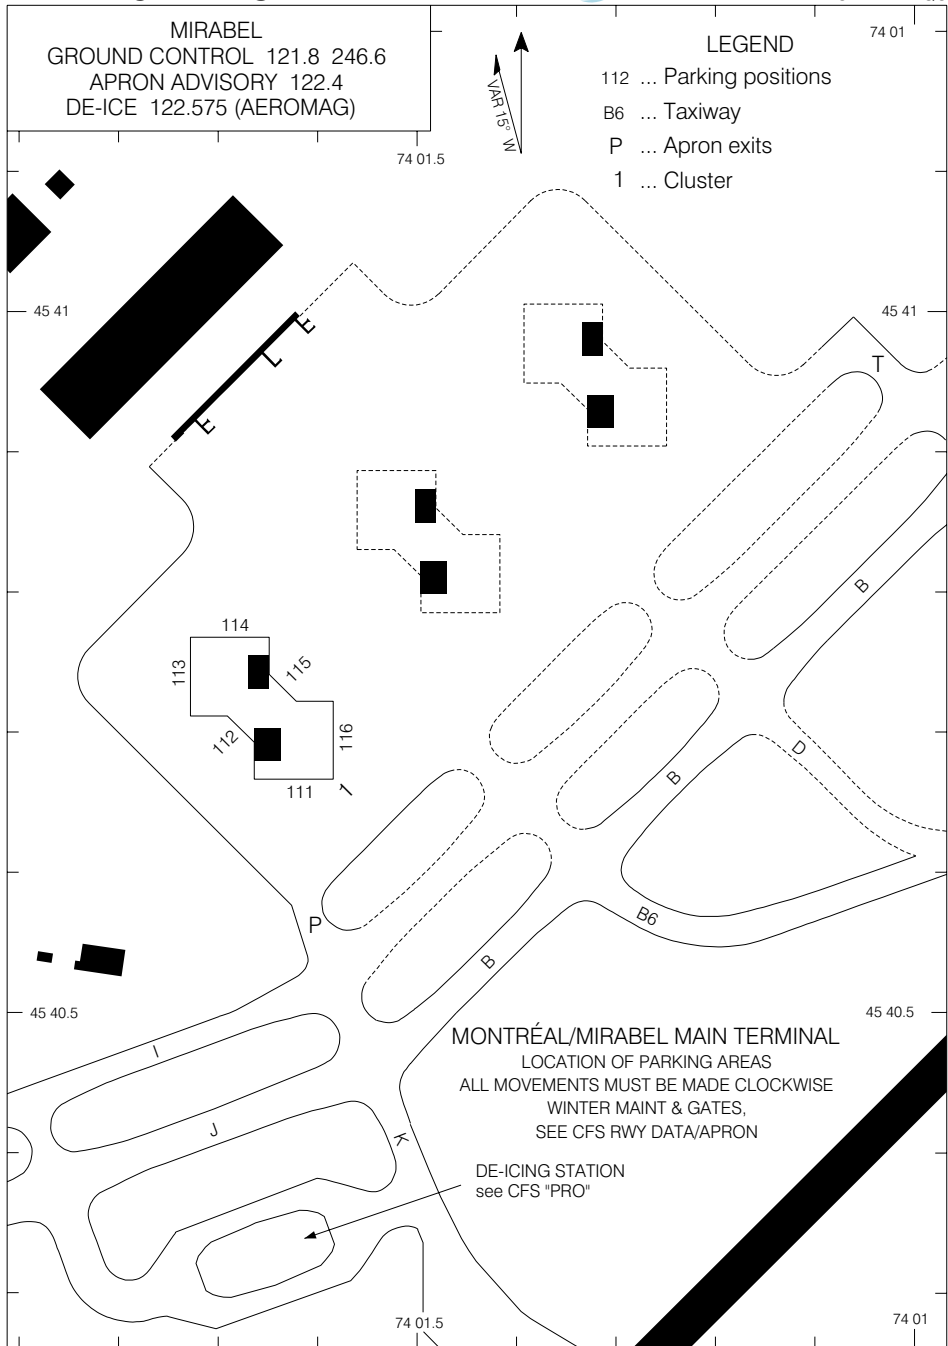

MONTRÉAL INTL (MIRABEL)

MONTRÉAL QC

PARKING AREAS

Geomatics Canada

MIRABEL
GROUND CONTROL 121.8 246.6
APRON ADVISORY 122.4
DE-ICE 122.575 (AEROMAG)

LEGEND

- 112 ... Parking positions
- B6 ... Taxiway
- P ... Apron exits
- 1 ... Cluster

© 2005 Her Majesty The Queen in Right of Canada, Department of Natural Resources

Source of Canadian Civil Aeronautical Data © 2005 NAV CANADA

PARKING AREAS

CHANGE: Revised

MONTRÉAL QC

MONTRÉAL INTL (MIRABEL)