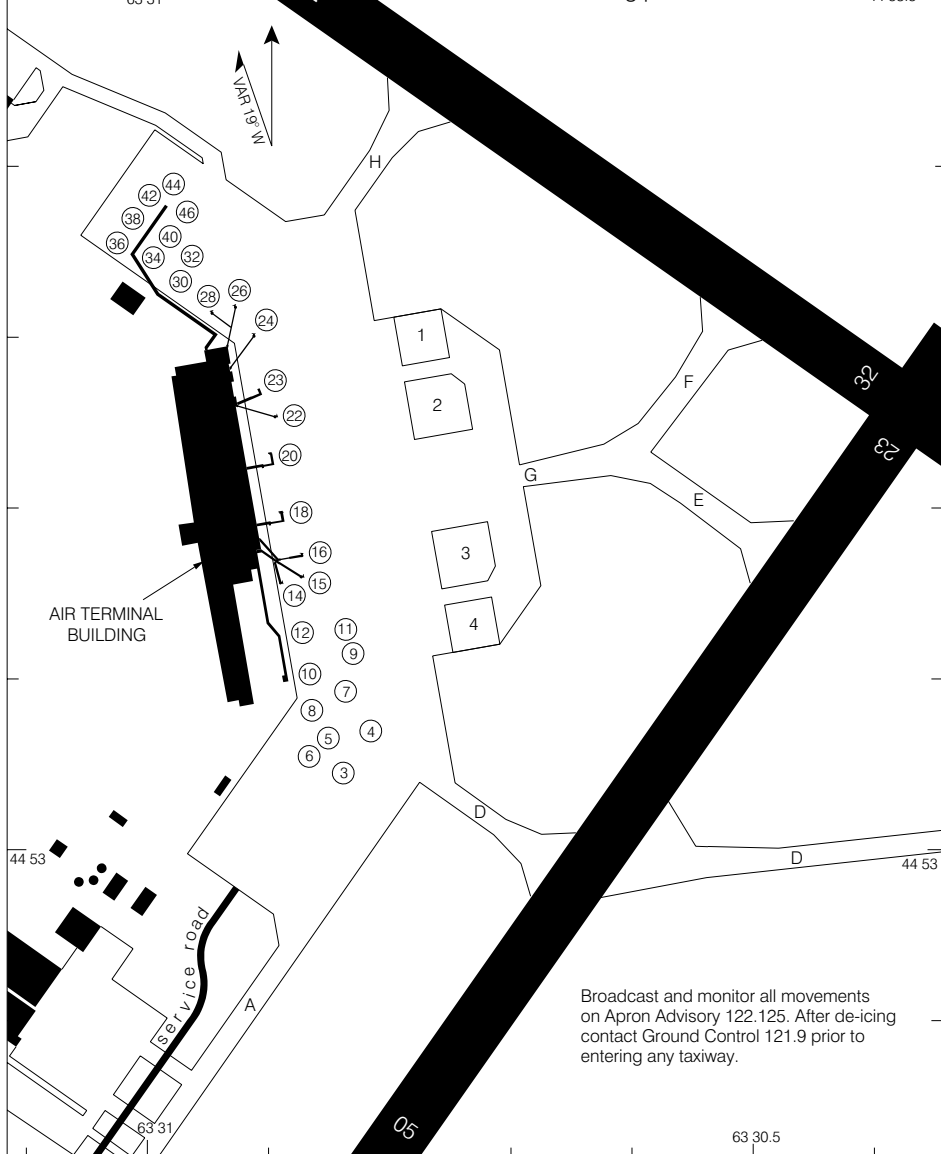

PARKING AREAS

HALIFAX INTL
HALIFAX NS

HALIFAX GROUND CONTROL
121.9 275.8
FOR POSITIONING

APRON ADVISORY 122.125

63 30.5

LEGEND

- (24) Parking Positions
- D Taxiway
- 2 De-icing pads

44 53.5 63 31

44 53.5

AIR TERMINAL BUILDING

Broadcast and monitor all movements on Apron Advisory 122.125. After de-icing contact Ground Control 121.9 prior to entering any taxiway.

PARKING AREAS

CHANGE: Editorial

HALIFAX NS
HALIFAX INTL