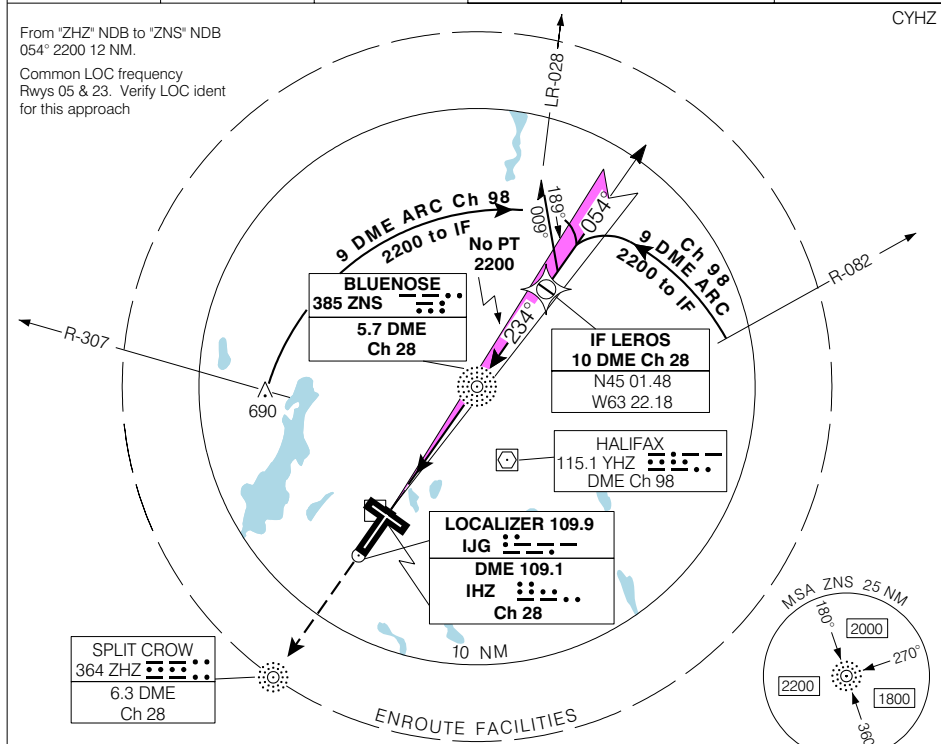

ILS CAT II RWY 23

HALIFAX INTL
HALIFAX NS

ATIS 121.0 229.1	ARR 119.2 225.2	TWR 118.4 236.6	GND 121.9 275.8	DEP 119.2 225.2	ELEV 477 TDZE 23 450

SAFE ALT 100 NM **2800**