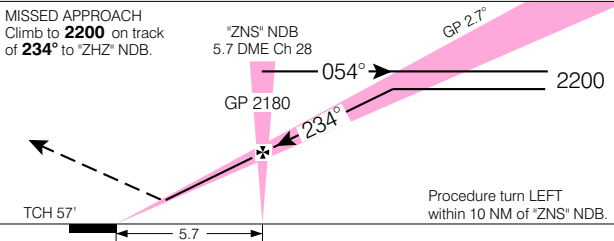

PRIOR AUTH REQUIRED FROM TC	
CAT II	550 (100) RVR 12