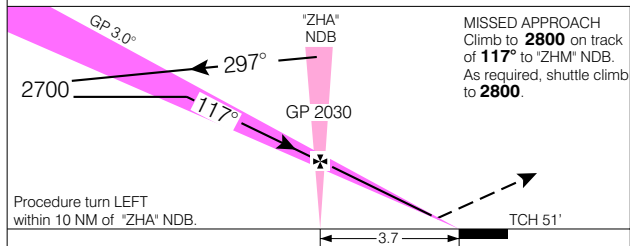

ILS CAT II RWY 12 N43 10 25 W79 56 06 VAR 10° W HAMILTON ON HAMILTON NAD83

EFF 13 APR 06

CHANGE: No Pt added