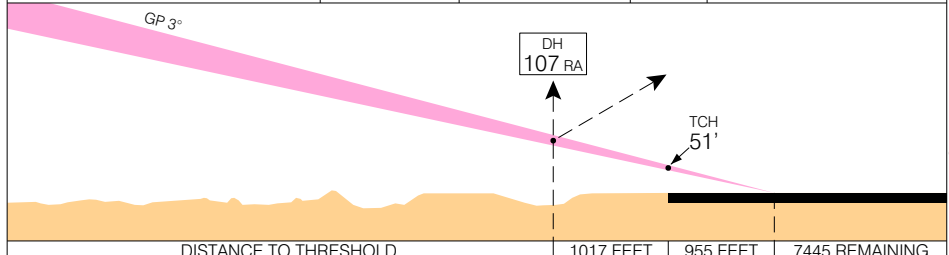

ILS CAT II RWY 12 N43 10 25 W79 56 06 VAR 10° W HAMILTON ON HAMILTON NAD83

EFF 13 APR 06

CHANGE: No Pt added