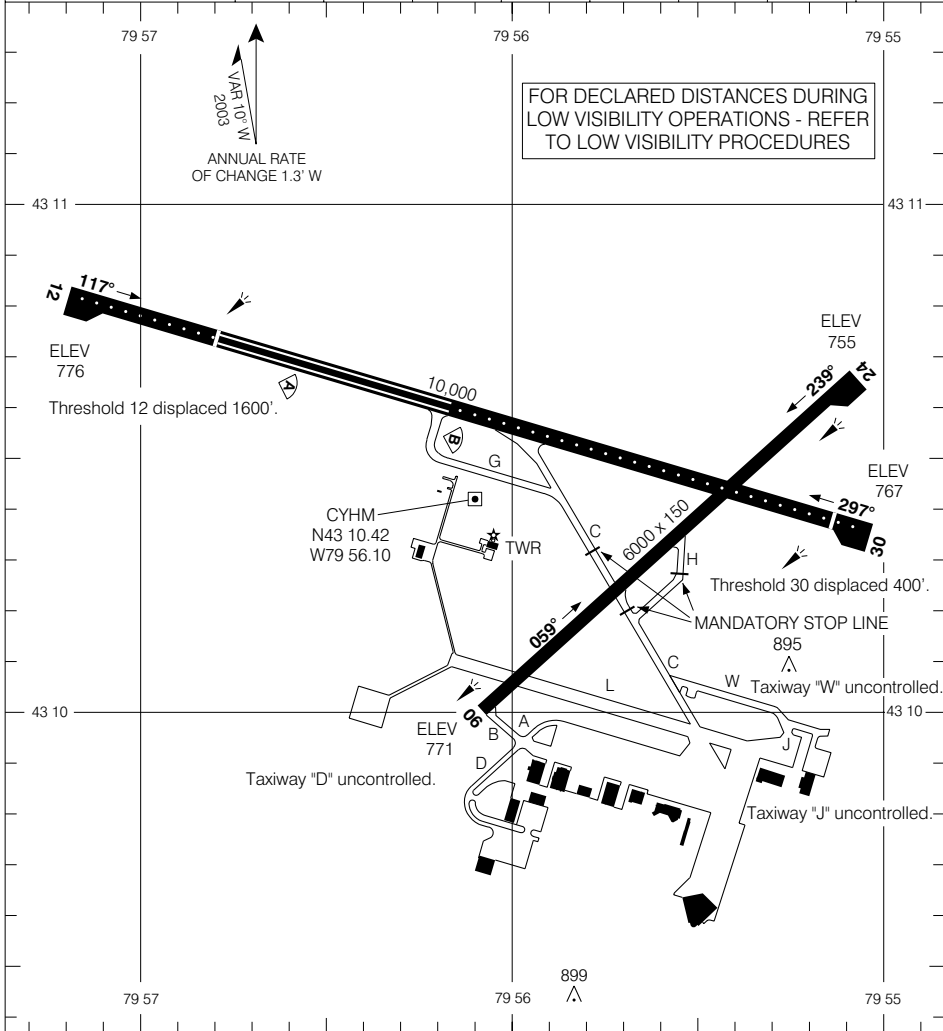

HAMILTON
HAMILTON ON

AERODROME CHART

ATIS 128.1	TWR 125.0 308.475	GND 121.6 398.125	DEP TORONTO TML 128.27 268.75
----------------------	--------------------------------	--------------------------------	---

DECLARED DISTANCES	06	24	12	30				
	TORA	6000	6000	10,000	10,000			
TODA	7000	7000	10,620	11,000				
ASDA	6000	6000	10,000	10,000				
LDA	6000	6000	8400	9600				

TAKE-OFF MINIMA	SCALE IN FEET
Rwys 06, 12, 24, 30: ½	1000 0 1000 2000

AERODROME CHART
EFF 13 APR 06

CHANGE: Note added

HAMILTON ON
HAMILTON
NAD83