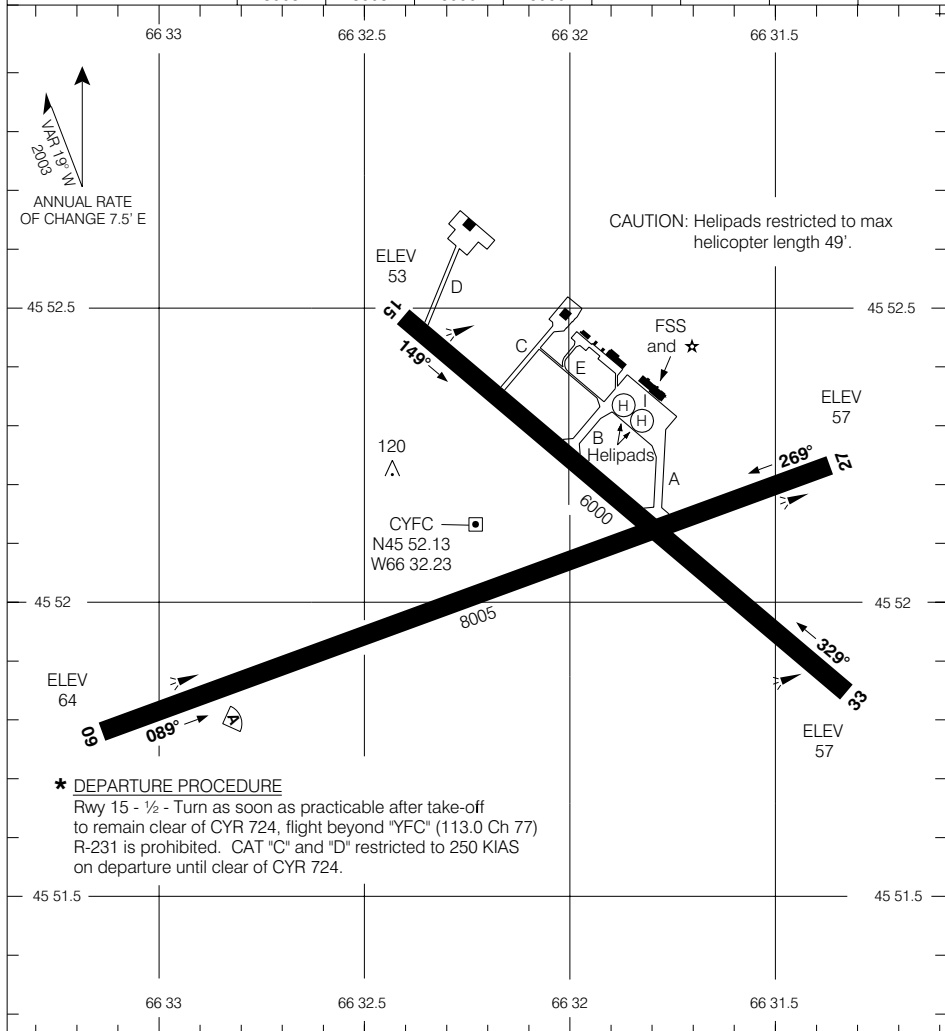

AERODROME CHART

FREDERICTON  
FREDERICTON NB

<b>RADIO</b> 119.0 (MF 5 NM) 236.6	<b>DEP</b> <b>MONCTON CENTRE</b> 124.3 270.8						
------------------------------------------	----------------------------------------------------	--	--	--	--	--	--

DECLARED DISTANCES							
	09	27	15	33			
TORA	8005	8005	6000	6000			
TODA	8405	9005	7000	7000			
ASDA	8005	8005	6000	6000			
LDA	8005	8005	6000	6000			

**\* DEPARTURE PROCEDURE**

Rwy 15 - ½ - Turn as soon as practicable after take-off to remain clear of CYR 724, flight beyond "YFC" (113.0 Ch 77) R-231 is prohibited. CAT "C" and "D" restricted to 250 KIAS on departure until clear of CYR 724.

TAKE-OFF MINIMA

Rwys 09, 27, 33: ½  
Rwy 15: ★

AERODROME CHART

CHANGE: Editorial

FREDERICTON NB  
FREDERICTON

NAD83