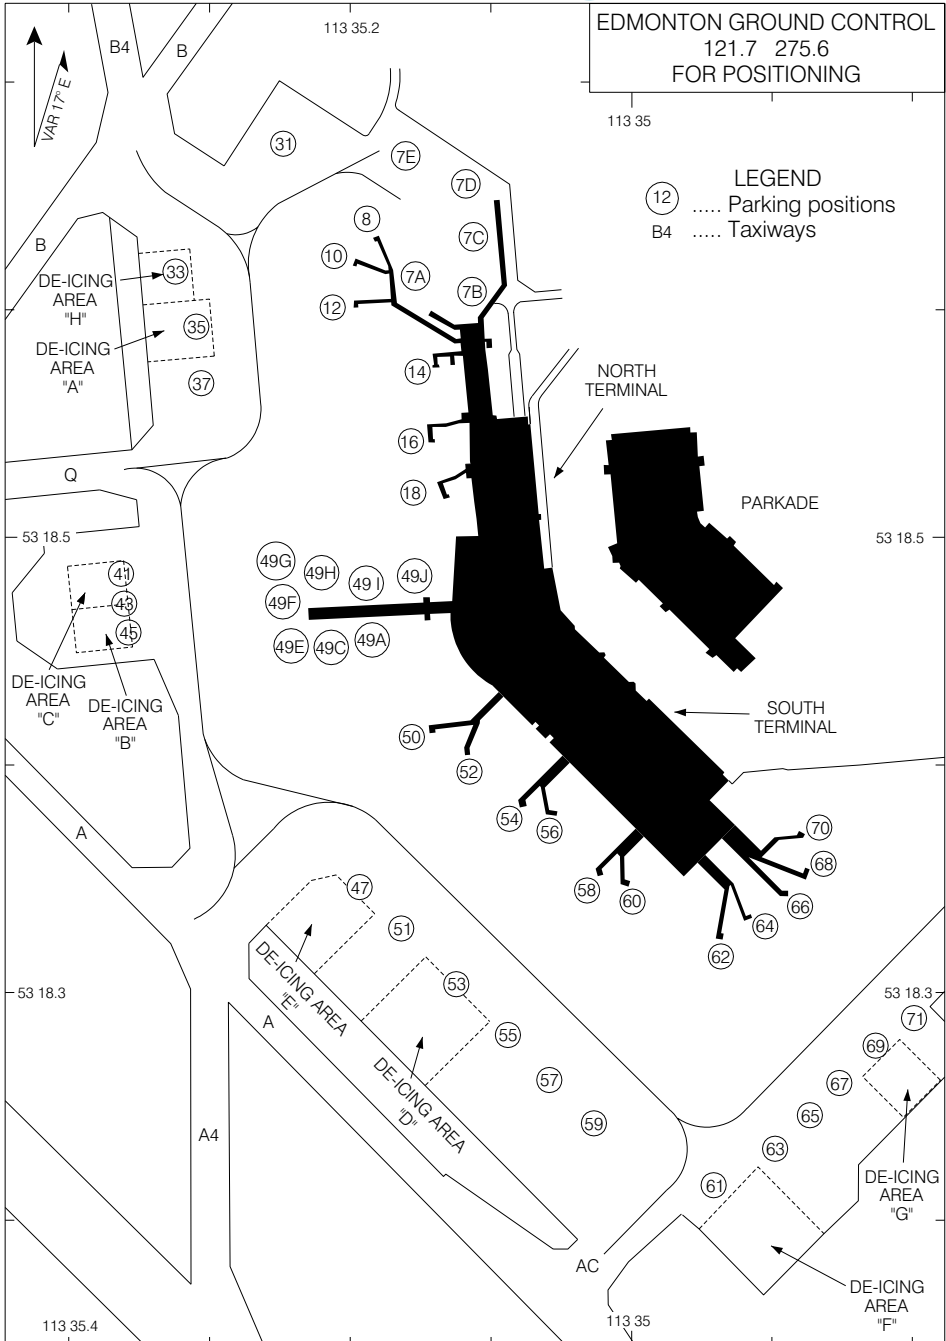

EDMONTON INTL
EDMONTON AB

PARKING AREAS

Geomatics Canada

EDMONTON GROUND CONTROL
121.7 275.6
FOR POSITIONING

© 2005 Her Majesty The Queen in Right of Canada, Department of Natural Resources

Source of Canadian Civil Aeronautical Data © 2005 NAV CANADA

PARKING AREAS
EFF 1 SEP 05

CHANGE: Area under construction removed;
Parking areas 18 & 49G added

EDMONTON AB
EDMONTON INTL
NAD83